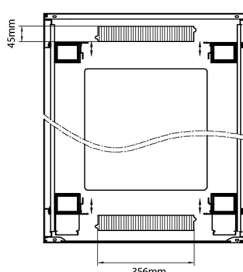

Environ CR800 42U Rack 800x800mm Glass (F) Steel (R) B/Panels F/Mgmt Black

Item Code: 542-4288-GSBF-BK

Standards

Standard	Detail
ANSI/EIA-310-E	Electronic Industries Association standard for horizontal spacing, vertical hole spacing, rack opening and front panel width
BS EN 60297-3-100:2009	Mechanical structures for electronic equipment. Dimensions of mechanical structures of the 482,6 mm (19 in) series. Basic dimensions of front panels, subracks, chassis, racks and cabinets
DIN 41494 Part 1 & 7	Panel Mounting Racks For Electronics Equipments; Racks And Panels, Dimensions; Dimensions of cabinets and suites of racks
WFD	Waste Framework Directive
SCIP	Substance of Concern In Products

Roof

Base

Base Cut Out Dimensions

580 mm Wide
 by
 276 mm Deep (600 mm deep rack)
 476 mm Deep (800 mm deep rack)
 676 mm Deep (1000 mm deep rack)

Part Number Table

Part Number	Description
542-2486-GSBF-BK	Environ CR800 24U Rack 800x600mm Glass (F) Steel (R) B/Panels F/Mgmt Black
542-2486-GSBF-BK-FP	Environ CR800 24U Rack 800x600mm Glass (F) Steel (R) B/Panels F/Mgmt Black - F/Pack